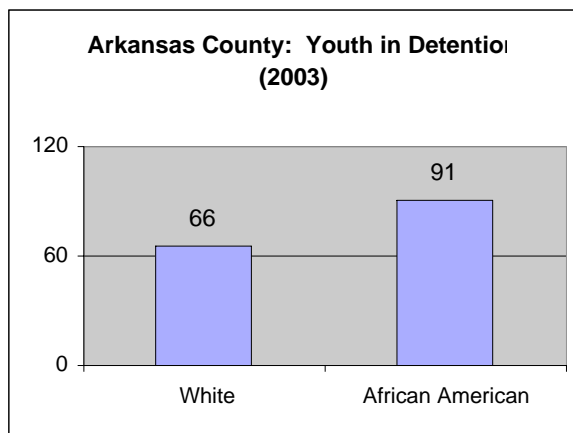

Arkansas: Arkansas County

Arkansas January-December 2003

	Race			Age and Sex							
	White	African American	Other	10-13 Male	10-13 Female	14 Male	14 Female	15-17 Male	15-17 Female	18+ Male	18+ Female
Arkansas County	66	91	0	23	13	14	7	69	13	0	0
Benton County	582	11	104	28	15	49	32	424	158	22	3
Craighead County	583	245	38	88	33	85	39	449	172	0	1
Crittenden County	173	490	4	60	14	53	17	424	98	0	3
Faulkner County	458	111	24	44	28	61	20	327	112	1	0
Garland County	441	164	21	77	31	47	22	309	135	3	2
Independence County	517	120	24	47	21	55	31	375	129	5	1
Jefferson County	286	912	4	120	54	105	56	658	206	2	1
Miller County	313	563	26	95	48	84	34	519	121	1	0
Mississippi County	45	135	13	21	3	16	8	107	38	0	0
Phillips County	24	151	3	13	17	17	3	96	32	0	0
Pulaski County	311	775	15	88	33	109	37	599	208	25	2
Sebastian County	983	352	41	99	65	95	74	693	357	4	0
Washington County	806	70	210	99	51	100	38	556	219	32	11

Source: Juvenile Detention Data Department of Human Services, Division of Youth Services