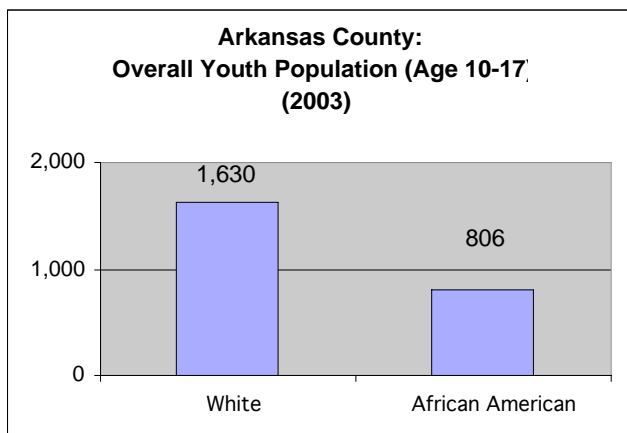

Arkansas: Arkansas County

Arkansas January-December 2003

	Race			Age and Sex							
	White	African American	Other	10-13 Male	10-13 Female	14 Male	14 Female	15-17 Male	15-17 Female	18+ Male	18+ Female
Arkansas County	66	91	0	23	13	14	7	69	13	0	0
Benton County	582	11	104	28	15	49	32	424	158	22	3
Craighead County	583	245	38	88	33	85	39	449	172	0	1
Crittenden County	173	490	4	60	14	53	17	424	98	0	3
Faulkner County	458	111	24	44	28	61	20	327	112	1	0
Garland County	441	164	21	77	31	47	22	309	135	3	2
Independence County	517	120	24	47	21	55	31	375	129	5	1
Jefferson County	286	912	4	120	54	105	56	658	206	2	1
Miller County	313	563	26	95	48	84	34	519	121	1	0
Mississippi County	45	135	13	21	3	16	8	107	38	0	0
Phillips County	24	151	3	13	17	17	3	96	32	0	0
Pulaski County	311	775	15	88	33	109	37	599	208	25	2
Sebastian County	983	352	41	99	65	95	74	693	357	4	0
Washington County	806	70	210	99	51	100	38	556	219	32	11

Source: Juvenile Detention Data Department of Human Services, Division of Youth Services