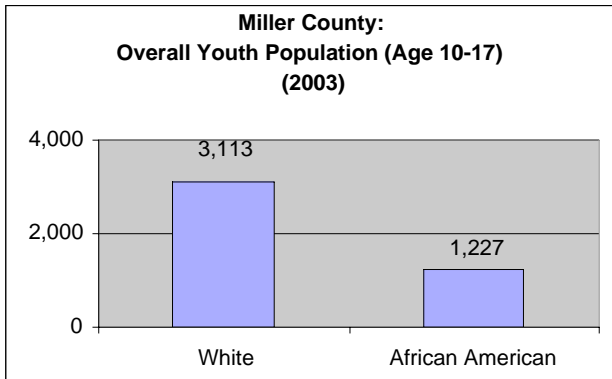

Arkansas: Miller County

Arkansas January-December 2003

	Race			Age and Sex							
	White	African American	Other	10-13 Male	10-13 Female	14 Male	14 Female	15-17 Male	15-17 Female	18+ Male	18+ Female
Arkansas County	66	91	0	23	13	14	7	69	13	0	0
Benton County	582	11	104	28	15	49	32	424	158	22	3
Craighead County	583	245	38	88	33	85	39	449	172	0	1
Crittenden County	173	490	4	60	14	53	17	424	98	0	3
Faulkner County	458	111	24	44	28	61	20	327	112	1	0
Garland County	441	164	21	77	31	47	22	309	135	3	2
Independence County	517	120	24	47	21	55	31	375	129	5	1
Jefferson County	286	912	4	120	54	105	56	658	206	2	1
Miller County	313	563	26	95	48	84	34	519	121	1	0
Mississippi County	45	135	13	21	3	16	8	107	38	0	0
Phillips County	24	151	3	13	17	17	3	96	32	0	0
Pulaski County	311	775	15	88	33	109	37	599	208	25	2
Sebastian County	983	352	41	99	65	95	74	693	357	4	0
Washington County	806	70	210	99	51	100	38	556	219	32	11

Source: Juvenile Detention Data Department of Human Services, Division of Youth Services