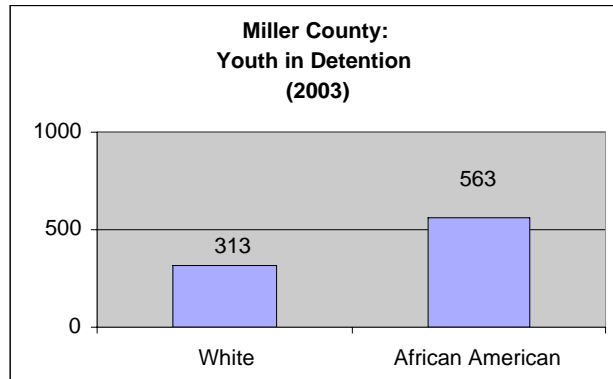

Arkansas: Miller County

Arkansas January-December 2003

	Race			Age and Sex							
	White	African American	Other	10-13 Male	10-13 Female	14 Male	14 Female	15-17 Male	15-17 Female	18+ Male	18+ Female
Arkansas County	66	91	0	23	13	14	7	69	13	0	0
Benton County	582	11	104	28	15	49	32	424	158	22	3
Craighead County	583	245	38	88	33	85	39	449	172	0	1
Crittenden County	173	490	4	60	14	53	17	424	98	0	3
Faulkner County	458	111	24	44	28	61	20	327	112	1	0
Garland County	441	164	21	77	31	47	22	309	135	3	2
Independence County	517	120	24	47	21	55	31	375	129	5	1
Jefferson County	286	912	4	120	54	105	56	658	206	2	1
Miller County	313	563	26	95	48	84	34	519	121	1	0
Mississippi County	45	135	13	21	3	16	8	107	38	0	0
Phillips County	24	151	3	13	17	17	3	96	32	0	0
Pulaski County	311	775	15	88	33	109	37	599	208	25	2
Sebastian County	983	352	41	99	65	95	74	693	357	4	0
Washington County	806	70	210	99	51	100	38	556	219	32	11

Source: Juvenile Detention Data Department of Human Services, Division of Youth Services