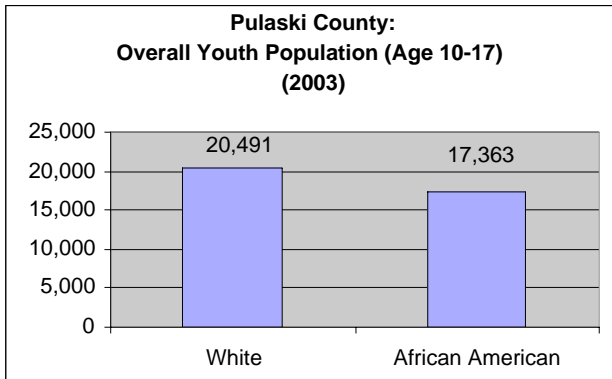

Arkansas: Pulaski County

Arkansas January-December 2003

	Race			Age and Sex							
	White	African American	Other	10-13 Male	10-13 Female	14 Male	14 Female	15-17 Male	15-17 Female	18+ Male	18+ Female
Arkansas County	66	91	0	23	13	14	7	69	13	0	0
Benton County	582	11	104	28	15	49	32	424	158	22	3
Craighead County	583	245	38	88	33	85	39	449	172	0	1
Crittenden County	173	490	4	60	14	53	17	424	98	0	3
Faulkner County	458	111	24	44	28	61	20	327	112	1	0
Garland County	441	164	21	77	31	47	22	309	135	3	2
Independence County	517	120	24	47	21	55	31	375	129	5	1
Jefferson County	286	912	4	120	54	105	56	658	206	2	1
Miller County	313	563	26	95	48	84	34	519	121	1	0
Mississippi County	45	135	13	21	3	16	8	107	38	0	0
Phillips County	24	151	3	13	17	17	3	96	32	0	0
Pulaski County	311	775	15	88	33	109	37	599	208	25	2
Sebastian County	983	352	41	99	65	95	74	693	357	4	0
Washington County	806	70	210	99	51	100	38	556	219	32	11

Source: Juvenile Detention Data Department of Human Services, Division of Youth Services