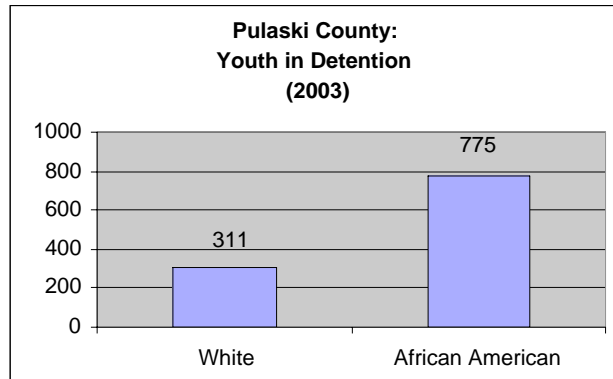

Arkansas: Pulaski County

Arkansas January-December 2003

	Race			Age and Sex							
	White	African American	Other	10-13 Male	10-13 Female	14 Male	14 Female	15-17 Male	15-17 Female	18+ Male	18+ Female
Arkansas County	66	91	0	23	13	14	7	69	13	0	0
Benton County	582	11	104	28	15	49	32	424	158	22	3
Craighead County	583	245	38	88	33	85	39	449	172	0	1
Crittenden County	173	490	4	60	14	53	17	424	98	0	3
Faulkner County	458	111	24	44	28	61	20	327	112	1	0
Garland County	441	164	21	77	31	47	22	309	135	3	2
Independence County	517	120	24	47	21	55	31	375	129	5	1
Jefferson County	286	912	4	120	54	105	56	658	206	2	1
Miller County	313	563	26	95	48	84	34	519	121	1	0
Mississippi County	45	135	13	21	3	16	8	107	38	0	0
Phillips County	24	151	3	13	17	17	3	96	32	0	0
Pulaski County	311	775	15	88	33	109	37	599	208	25	2
Sebastian County	983	352	41	99	65	95	74	693	357	4	0
Washington County	806	70	210	99	51	100	38	556	219	32	11

Source: Juvenile Detention Data Department of Human Services, Division of Youth Services