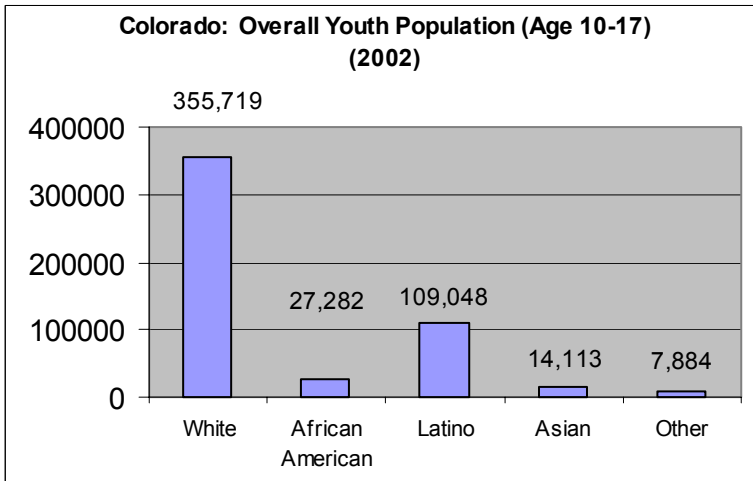

Colorado

Data Entry Section								
State: Colorado	Reporting Period Fiscal Year 2001-2002							
	Total Youth	Caucasian	Black or African-American			Asian, Native Hawaiian or other Pacific Islanders	American Indian or Alaska Native	Other/Mixed Race
1. Population at risk (age 10 through 17)	514056	355719	27282	109048	14113	7884	158337	514056
2. Juveniles Arrested	69443	58074	9509**	1549	311	11369	69443	
3. Held in County Jails/Municipal Lockups	10161	5491	1877	2628	122	43	4670	10161
4. Pre-Adjudication Juveniles Held in Detention	7062	2947	1108	2810	0	197	4115	7062
5. Regular Probation	6979	4858	800	1149	117	55	2121	6979
6. Sentenced to Detention	1603	1067	223	279	27	7	536	1603
7. Commitment to Youth Corrections	840	524	135	164	9	8	316	840
8. YOS	50	33	9	4	1	3	17	50
9. DOC	11	9	0	1	0	1	2	11

Source: Colorado's Three-Year Juvenile Justice Plan 2003-2005.