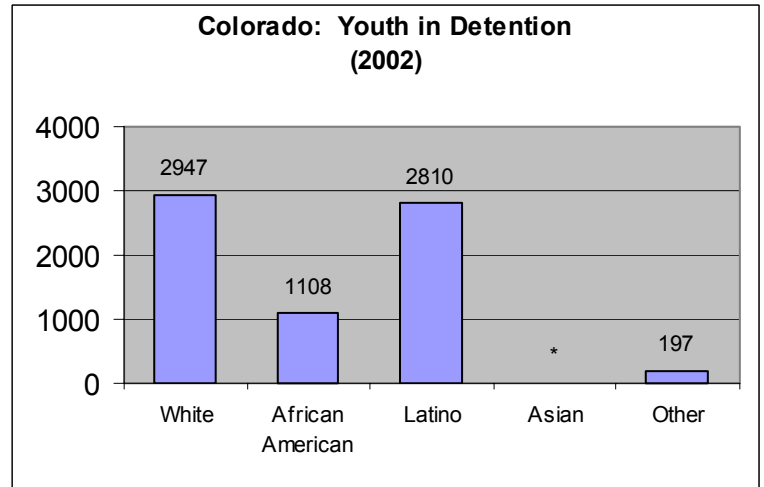

Colorado

Data Entry Section								
State: Colorado	Reporting Period Fiscal Year 2001-2002							
	Total Youth	Caucasian	Black or African-American			Asian, Native Hawaiian or other Pacific Islanders	American Indian or Alaska Native	Other/Mixed Race
1. Population at risk (age 10 through 17)	514056	355719	27282	109048	14113	7884	158337	514056
2. Juveniles Arrested	69443	58074	9509**	1549	311	11369	69443	
3. Held in County Jails/Municipal Lockups	10161	5491	1877	2628	122	43	4670	10161
4. Pre-Adjudication Juveniles Held in Detention	7062	2947	1108	2810	0	197	4115	7062
5. Regular Probation	6979	4858	800	1149	117	55	2121	6979
6. Sentenced to Detention	1603	1067	223	279	27	7	536	1603
7. Commitment to Youth Corrections	840	524	135	164	9	8	316	840
8. YOS	50	33	9	4	1	3	17	50
9. DOC	11	9	0	1	0	1	2	11

Source: Colorado's Three-Year Juvenile Justice Plan 2003-2005.