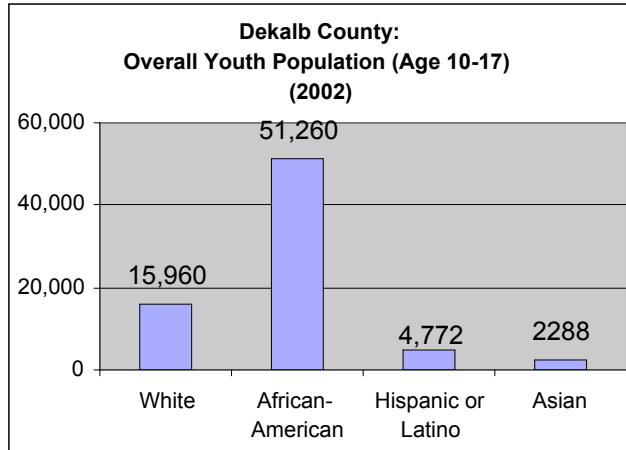

Georgia: Dekalb County

AREA REPORTED		Data Entry Section							
State : GEORGIA		Reporting Period Jan / 2002 through Dec / 2002							
County: Dekalb									
	Total Youth	White	Black or African-American	Hispanic or Latino	Asian	Native Hawaiian Pacific Islanders	American Indian or Alaska Native	Other/ Mixed	All Minorities
1. Population at risk (age 10 through 17)	69,764	15,960	51,260	4,772	2,288	0	0	0	58,320
2. Juvenile Arrests	1,199	158	1,028		13	n/a	n/a	n/a	1,041
3. Refer to Juvenile Court						n/a	n/a	n/a	0
4. Cases Diverted						n/a	n/a	n/a	0
5. Cases Involving Secure Detention	1,531	88	1,420	52	1	n/a	n/a	n/a	1,473
6. Cases Petitioned (Charge Filed)	1,985	82	1,829	61	13	n/a	n/a	n/a	1,903
7. Cases Resulting in Delinquent Findings	1,826	84	1,669	57	16	n/a	n/a	n/a	1,742
8. Cases resulting in Probation Placement	1,145	50	1,052	36	7	n/a	n/a	n/a	1,095
9. Cases Resulting in Confinement in Secure Juvenile Correctional Facilities	327	15	294	13	2	n/a	n/a	n/a	309
10. Cases Transferred to Adult Court (SB 440)						n/a	n/a		0
Meets 1% rule? <i>release 1/02/04</i>	Yes	Yes	Yes	Yes	Yes	No	No	No	
5. DATA SOURCES & NOTES									
Item 1: "Easy Access to Juvenile Populations" Puzzanchera, C., 2002			Item 2: Georgia Crime Information Center (GCIC), 2002, No Data available for hispanics as it is not a part of the UCR data collection protocol						
Item 3: Georgia Crime Information Center (GCIC), 2002, Data not available for Hispanics because it is not a data element in UCR data collection			Item 4: Georgia Crime Information Center (GCIC), 2002, No Data available for hispanics although it is part of the UCR data collection protocol						
Item 5: Georgia Department of Juvenile Justice, Active Population, 12/31/2002			Item 6: Dekalb County Juvenile Court						
Item 7:			Item 8: Dekalb County Juvenile Court						
Item 9: Georgia Department of Juvenile Justice, Active Population, 12/31/2002			Item 10: Georgia Indigent Defense Council (GIDC), 2002						