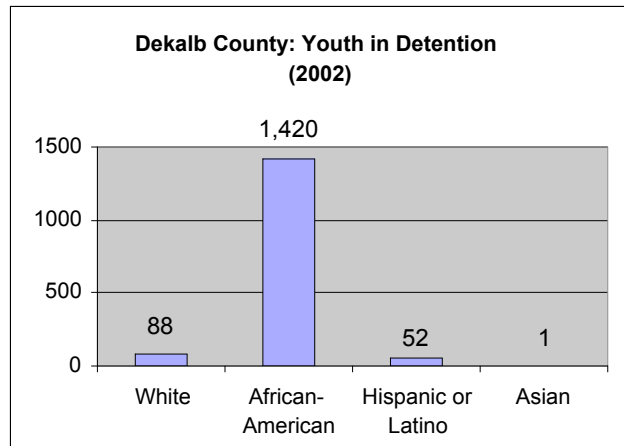

Georgia: Dekalb County

AREA REPORTED		Data Entry Section							
State : GEORGIA		Reporting Period Jan / 2002 through Dec / 2002							
County: Dekalb									
	Total Youth	White	Black or African-American	Hispanic or Latino	Asian	Native Hawaiian Pacific Islanders	American Indian or Alaska Native	Other/ Mixed	All Minorities
1. Population at risk (age 10 through 17)	69,764	15,960	51,260	4,772	2,288	0	0	0	58,320
2. Juvenile Arrests	1,199	158	1,028		13	n/a	n/a	n/a	1,041
3. Refer to Juvenile Court						n/a	n/a	n/a	0
4. Cases Diverted						n/a	n/a	n/a	0
5. Cases Involving Secure Detention	1,531	88	1,420	52	1	n/a	n/a	n/a	1,473
6. Cases Petitioned (Charge Filed)	1,985	82	1,829	61	13	n/a	n/a	n/a	1,903
7. Cases Resulting in Delinquent Findings	1,826	84	1,669	57	16	n/a	n/a	n/a	1,742
8. Cases resulting in Probation Placement	1,145	50	1,052	36	7	n/a	n/a	n/a	1,095
9. Cases Resulting in Confinement in Secure Juvenile Correctional Facilities	327	15	294	13	2	n/a	n/a	n/a	309
10. Cases Transferred to Adult Court (SB 440)						n/a	n/a		0
Meets 1% rule? <i>release 1/02/04</i>	Yes	Yes	Yes	Yes	Yes	No	No	No	
5. DATA SOURCES & NOTES									
Item 1: "Easy Access to Juvenile Populations" Puzzanchera, C., 2002			Item 2: Georgia Crime Information Center (GCIC), 2002, No Data available for hispanics as it is not a part of the UCR data collection protocol						
Item 3: Georgia Crime Information Center (GCIC), 2002, Data not available for Hispanics because it is not a data element in UCR data collection			Item 4: Georgia Crime Information Center (GCIC), 2002, No Data available for hispanics although it is part of the UCR data collection protocol						
Item 5: Georgia Department of Juvenile Justice, Active Population, 12/31/2002			Item 6: Dekalb County Juvenile Court						
Item 7:			Item 8: Dekalb County Juvenile Court						
Item 9: Georgia Department of Juvenile Justice, Active Population, 12/31/2002			Item 10: Georgia Indigent Defense Council (GIDC), 2002						