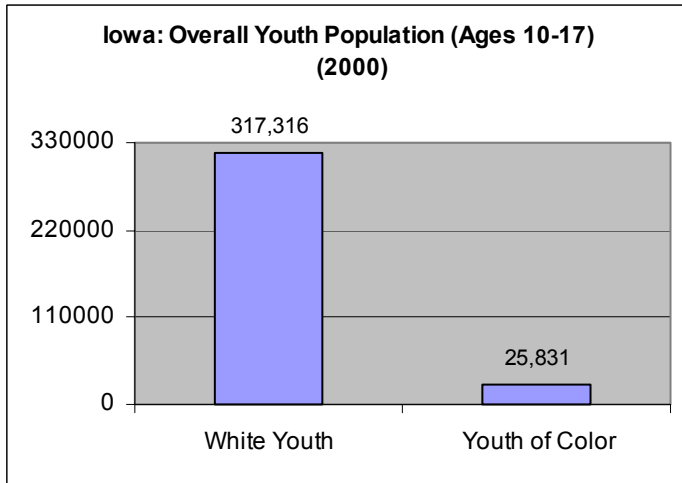

Iowa

AREA REPORTED			
State :Iowa			
County: Statewide			
	Total Youth	White	Youth of Color
1. Population at risk (age 10 through 17)	343147	317316	25831
2. Juvenile Arrests	19750	16164	3586
3. Juveniles confined to secure juvenile facilities	5294	3818	1476
4. Juveniles confined to secure juvenile facilities	470	354	116
5. Juveniles Confined in Adult Jails	338	176	162
6. Juveniles Confined to Adult Lockups	29	25	4
7. Total (items 3-6)	6131		1758