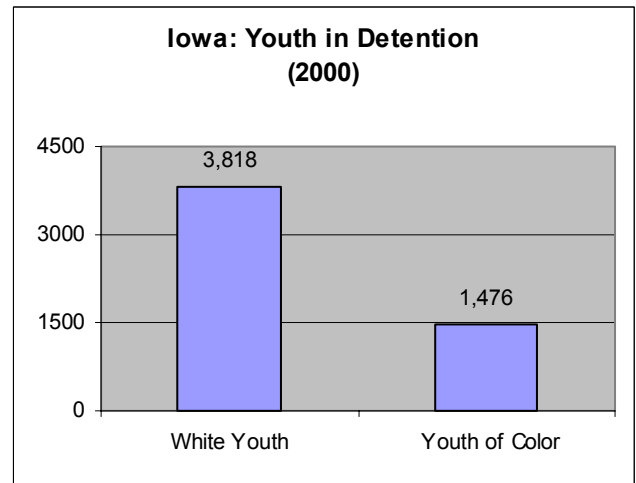

Iowa

AREA REPORTED			
State :Iowa			
County: Statewide			
	Total Youth	White	Youth of Color
1. Population at risk (age 10 through 17)	343147	317316	25831
2. Juvenile Arrests	19750	16164	3586
3. Juveniles confined to secure juvenile facilities	5294	3818	1476
4. Juveniles confined to secure juvenile facilities	470	354	116
5. Juveniles Confined in Adult Jails	338	176	162
6. Juveniles Confined to Adult Lockups	29	25	4
7. Total (items 3-6)	6131		1758