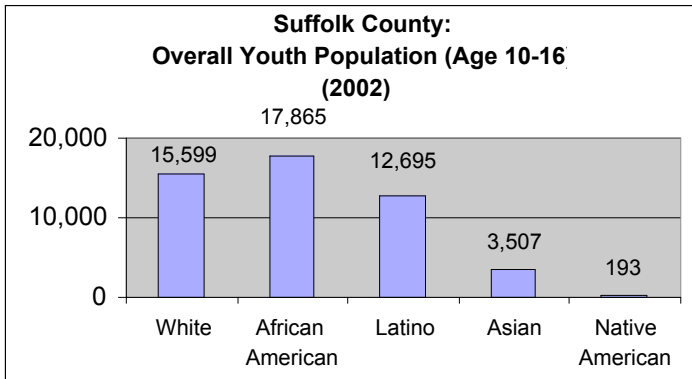

Massachusetts: Suffolk County

Sources:

- 1) U.S. Census Bureau, 2000
- 2) Massachusetts State Police Crime Reporting Unit, 2000 Arrests from the Uniform Crime Reports/National Incident-Based Reporting System. Juvenile arrest data includes ages 9-17.
- 3) Department of Youth Services, 2002
- 4) Department of Youth Services, 2002