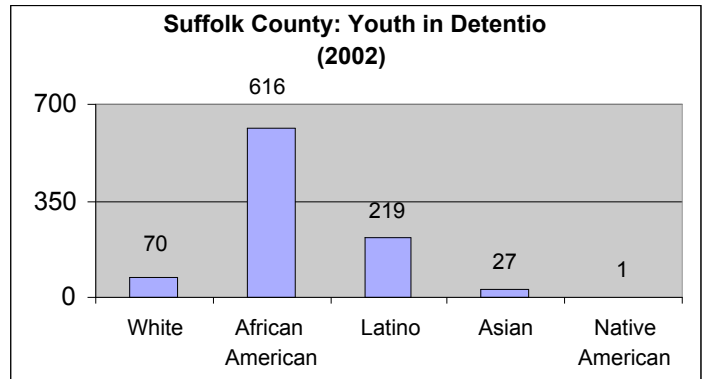

Massachusetts: Suffolk County

Sources:

- 1) U.S. Census Bureau, 2000
- 2) Massachusetts State Police Crime Reporting Unit, 2000 Arrests from the Uniform Crime Reports/National Incident-Based Reporting System. Juvenile arrest data includes ages 9-17.
- 3) Department of Youth Services, 2002
- 4) Department of Youth Services, 2002