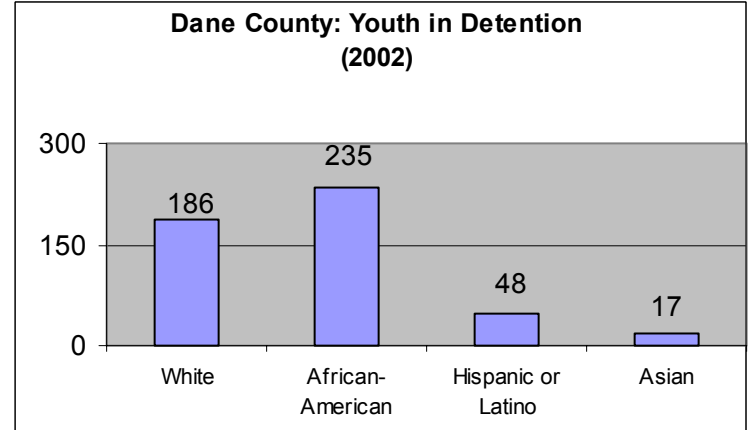

Wisconsin: Dane County

Source: Wisconsin Disproportionate Minority Confinement Phase I Index Matrix (2002).