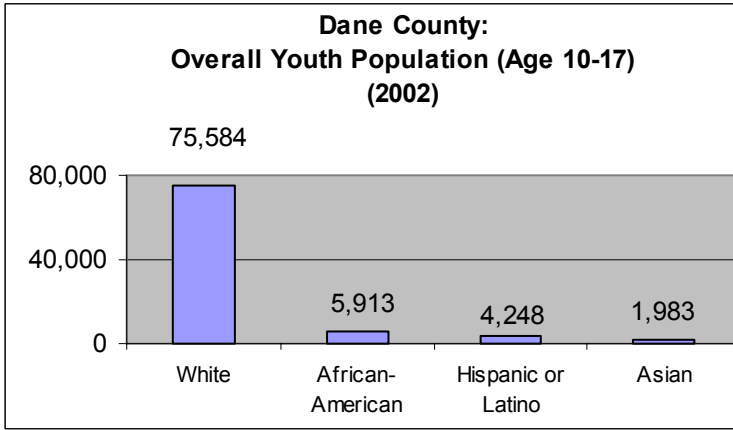

Wisconsin: Dane County

Source: Wisconsin Disproportionate Minority Confinement Phase I Index Matrix (2002).