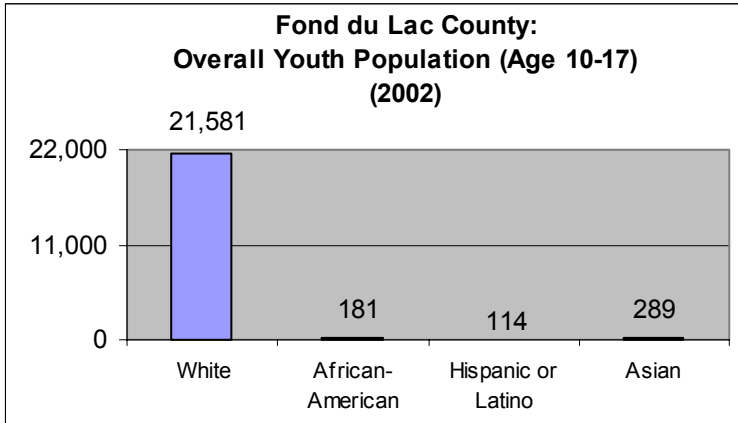

## Wisconsin: Fond du Lac County

Source: Wisconsin Disproportionate Minority Confinement Phase I Index Matrix (2002).