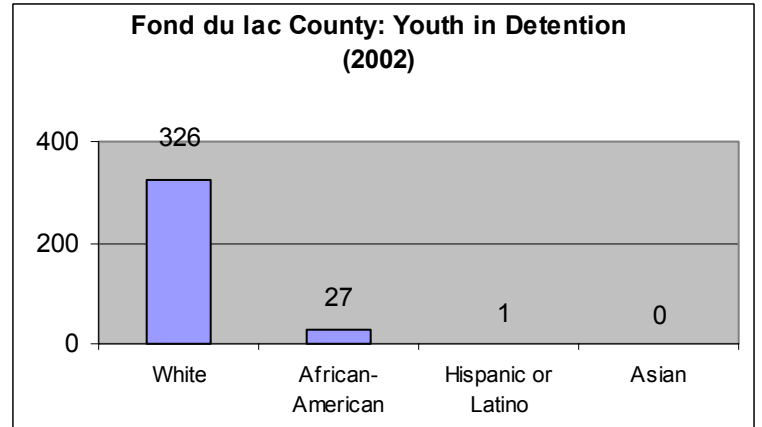

## Wisconsin: Fond du Lac County

Source: Wisconsin Disproportionate Minority Confinement Phase I Index Matrix (2002).